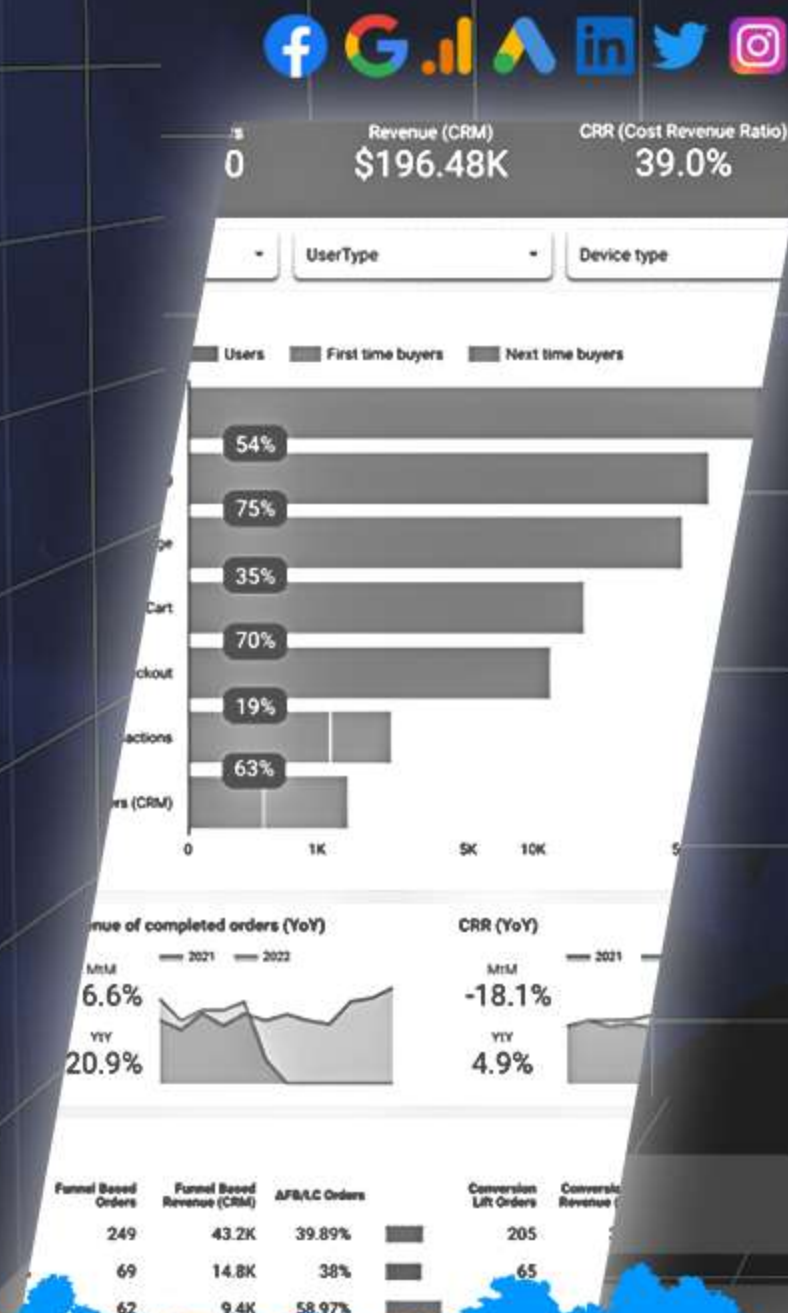

LENSAGRAM

DIGITAL

VIDEO PRODUCTION

DIGITAL MARKETING

MEDIA MAINSTREAM

OUR SERVICES

META ADS
KOL MANAGEMENT
SEO & SEM

EVENTS
VIDEOGRAPHY
PHOTOGRAPHY
TVC/DIGITAL ADVERTISING